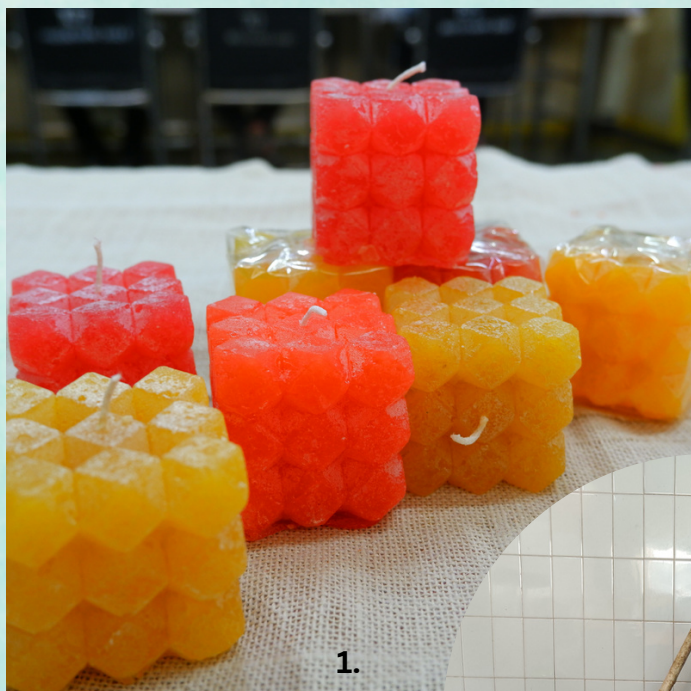

CANDLE

Get in the Festive Spirit with Muskaan Candles and Diyas!

Our candles and diyas are crafted using high-quality wax and aromas to create smokeless and driplless candles that last at least twice as long as comparable products on the market. What's more, we offer customization options to suit various occasions.