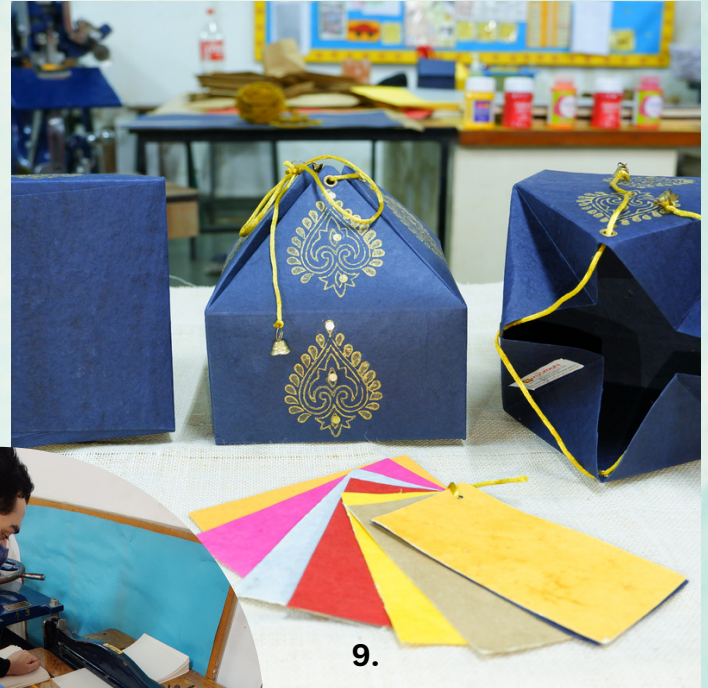

STATIONERY

8.
GIFT POUCH 1

₹200
18cm x 23cm (Base x Height)

9.
GIFT POUCH 2

₹120
14.5cm x 18.5cm (Base x Height)

10.
GIFT POUCH 3

₹100
11.5cm x 14cm (Base x Height)

11.
GIFT POUCH 4

₹60
7.5cm x 12cm (Base x Height)