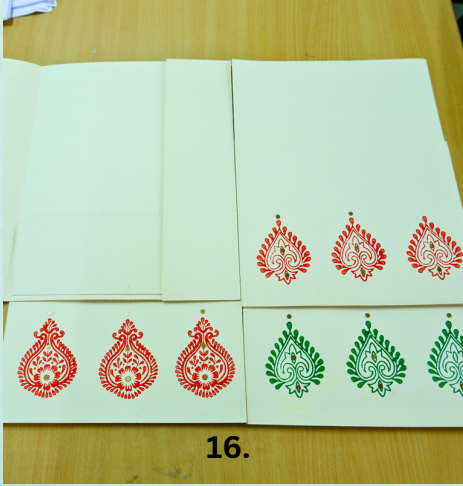

STATIONERY

16.
FILE FOLDER

₹70
1 Piece

17.
BIG SLIP PAD

₹60
1 Piece

18.
SMALL SLIP PAD

₹10
1 Piece