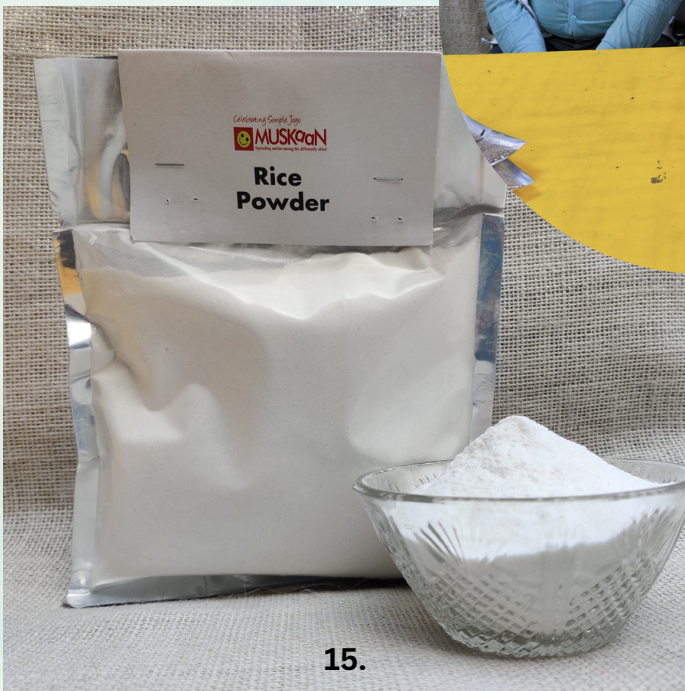

MASALA

13.
BESAN

₹55
500g

14.
**MOONG DAL
POWDER**

₹50
250g

15.
RICE POWDER

₹30
100g

16.
**URAD DAL
POWDER**

₹40
250g